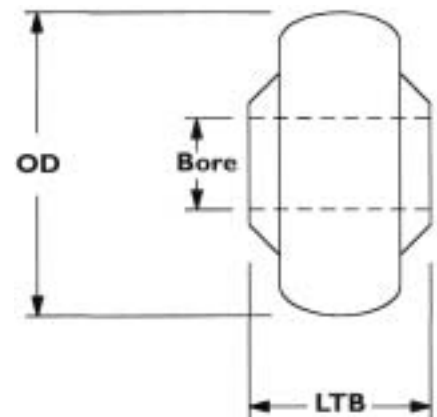

Polymer Spherical Bearings

Spherical Bearings Inserts

Part # w/ UHMW Insert	Part # w/ Nyoil Insert	Series	Bore	OD	Wide
SBI204-12	SBI204-12N	204	3/4"	1.85"	1-1/4"
SBI205-13	SBI205-13N	205	13/16"	2.047"	1-1/4"
SBI205-14	SBI205-14N	205	7/8"	2.047"	1-1/4"
SBI205-15	SBI205-15N	205	15/16"	2.047"	1-1/4"
SBI205-16	SBI205-16N	205	1"	2.047"	1-1/4"
SBI206-17	SBI206-17N	206	1-1/16"	2.441"	1-3/8"
SBI206-18	SBI206-18N	206	1-1/8"	2.441"	1-3/8"
SBI206-19	SBI206-19N	206	1-3/16"	2.441"	1-3/8"
SBI207-20	SBI207-20N	207	1-1/4"	2.835"	1-1/2"
SBI207-21	SBI2107-21N	207	1-5/16"	2.835"	1-1/2"
SBI207-22	SBI207-22N	207	1-3/8"	2.835"	1-1/2"
SBI207-23	SBI207-23N	207	1-7/16"	2.835"	1-1/2"
SBI208-24	SBI208-24N	208	1-1/2"	3.150"	1-1/2"
SBI208-25	SBI208-25N	208	1-9/16"	3.150"	1-1/2"

Spherical Bearings with S.S. Shaft Guards

Part # w/ UHMW Insert	Part # w/ Nyoil Insert	Series	Bore	OD	Wide	L
SBI204-12SP	SBI204-12SPN	204	3/4"	1.85"	.81"	1.44"
SBI205-13SP	SBI205-13SPN	205	13/16"	2.047"	.80"	1.50"
SBI205-14SP	SBI205-14SPN	205	7/8"	2.047"	.80"	1.50"
SBI205-15SP	SBI205-15SPN	205	15/16"	2.047"	.80"	1.50"
SBI205-16SP	SBI205-16SPN	205	1"	2.047"	.80"	1.50"
SBI206-17SP	SBI206-17SPN	206	1-1/16"	2.441"	1.11"	1.82"
SBI206-18SP	SBI206-18SPN	206	1-1/8"	2.441"	1.11"	1.82"
SBI206-19SP	SBI206-19SPN	206	1-3/16"	2.441"	1.11"	1.82"
SBI207-20SP	SBI207-20SPN	207	1-1/4"	2.835"	1.14"	1.96"
SBI207-21SP	SBI2107-21SPN	207	1-5/16"	2.835"	1.14"	1.96"
SBI207-22SP	SBI207-22SPN	207	1-3/8"	2.835"	1.14"	1.96"
SBI207-23SP	SBI207-23SPN	207	1-7/16"	2.835"	1.14"	1.96"
SBI208-24SP	SBI208-24SPN	208	1-1/2"	3.150"	1.23"	2.03"
SBI208-25SP	SBI208-25SPN	208	1-9/16"	3.150"	1.23"	2.03"